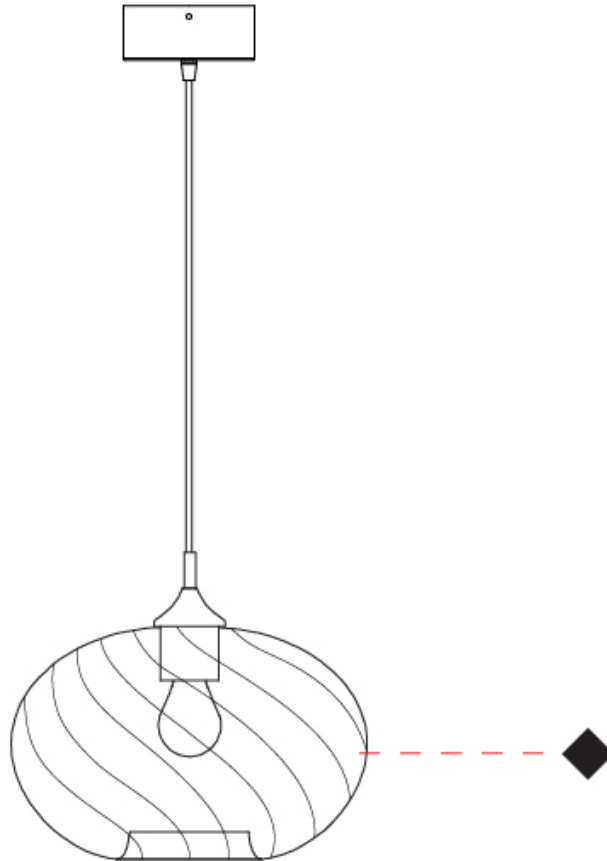

FIRENZE CIPOLLA MONOPOINT SUSPENSION

D141086-

PROJECT

TYPE

SPECIFIER

QUANTITY

DATE

D