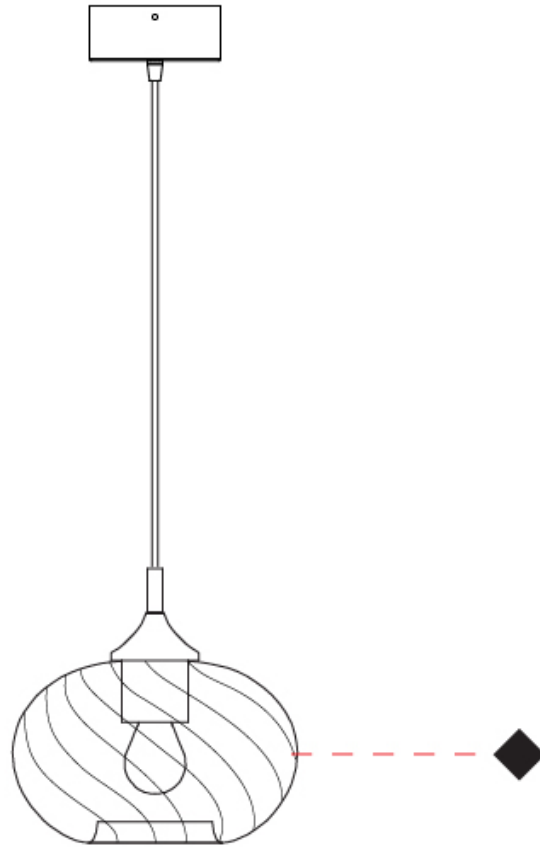

FIRENZE CIPOLLA MONOPOINT SUSPENSION

D141085-

PROJECT _____

TYPE _____

SPECIFIER _____

QUANTITY _____

DATE _____

D