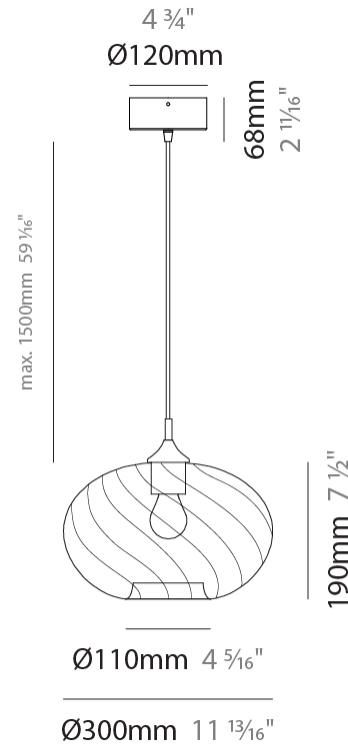

PROJECT	_____
TYPE	_____
SPECIFIER	_____
QUANTITY	_____
DATE	_____

FIRENZE CIPOLLA MONOPOINT SUSPENSION

D141086-

base number   Finish
Options

1. To build a product code in our configurator select the specify button on the base model # product page
2. To build a manual product code on this datasheet choose from the options listed below in blue font and add the suffix to the base model #

GENERAL

Series: Firenze Cipolla
Subseries: Firenze Cipolla Monopoint
Brand: Cangini & Tucci
Division: Design
Mounting Type: Suspension
Mounting Location: Ceiling
Subcategory: Pendant

PHYSICAL

Shape: Sphere
Diameter (mm): 300
Diameter (in): 11 ¹³/₁₆
Height (mm): 190
Height (in): 7 ¹/₂
Max. Overall Height (mm): 1690
Max. Overall Height (in): 66 ⁹/₁₆
Light Distribution: Omnidirectional
Weight (kg): 1.40
Weight (lbs): 3.09
Fixture Finish: [AMB / GRN / PNK / RUB / SKB / SMK / TOB / TRA](#)
Holder Finish: CHR
Fixture Material: Glass / Metal
Cable Details: 1500mm Cable

ELECTRICAL

Number of Lamps: 1
Lamp Type: LED Retrofit
Bulb Included: Bulb Not Included
Max. Wattage Per Lamp (W): 8
Lamp Base: E26
Input Voltage (V): 120
Upon Request: 277Vac / GU24

LED

OPTICAL

RATINGS AND CERTIFICATIONS

Certified By: Certified for North American Standards
IP rating: IP20