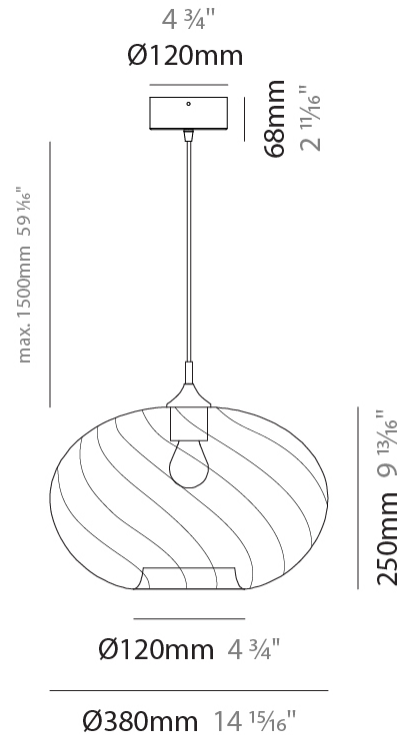

FIRENZE CIPOLLA MONOPOINT SUSPENSION

D141087-

base number Finish
Options

1. To build a product code in our configurator select the specify button on the base model # product page
2. To build a manual product code on this datasheet choose from the options listed below in blue font and add the suffix to the base model #

GENERAL

Series: Firenze Cipolla
Subseries: Firenze Cipolla Monopoint
Brand: Cangini & Tucci
Division: Design
Mounting Type: Suspension
Mounting Location: Ceiling
Subcategory: Pendant

PHYSICAL

Shape: Sphere
Diameter (mm): 380
Diameter (in): 14 ¹⁵/₁₆
Height (mm): 250
Height (in): 9 ¹³/₁₆
Max. Overall Height (mm): 1750
Max. Overall Height (in): 68 ⁷/₈
Light Distribution: Omnidirectional
Weight (kg): 2.40
Weight (lbs): 5.29
Fixture Finish: [AMB](#) / [GRN](#) / [PNK](#) / [RUB](#) / [SKB](#) / [SMK](#) / [TOB](#) / [TRA](#)
Holder Finish: CHR
Fixture Material: Glass / Metal
Cable Details: 1500mm Cable

ELECTRICAL

Number of Lamps: 1
Lamp Type: LED Retrofit
Bulb Included: Bulb Not Included
Max. Wattage Per Lamp (W): 8
Lamp Base: E26
Input Voltage (V): 120
Upon Request: 277Vac / GU24

LED

OPTICAL

RATINGS AND CERTIFICATIONS

Certified By: Certified for North American Standards
IP rating: IP20

PROJECT
TYPE
SPECIFIER
QUANTITY
DATE