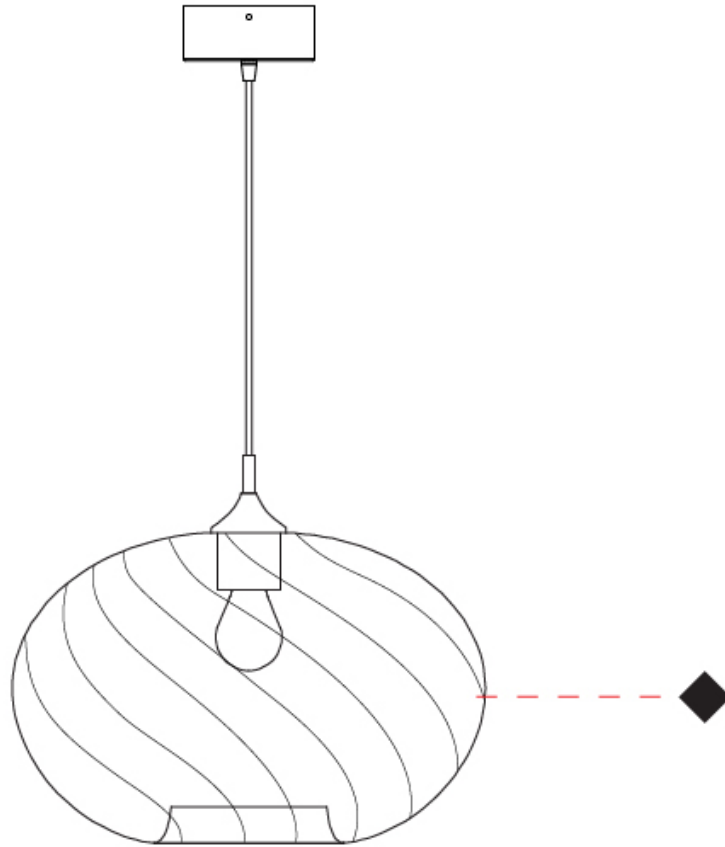

FIRENZE CIPOLLA MONOPOINT SUSPENSION

D141087-

PROJECT	_____
TYPE	_____
SPECIFIER	_____
QUANTITY	_____
DATE	_____

D