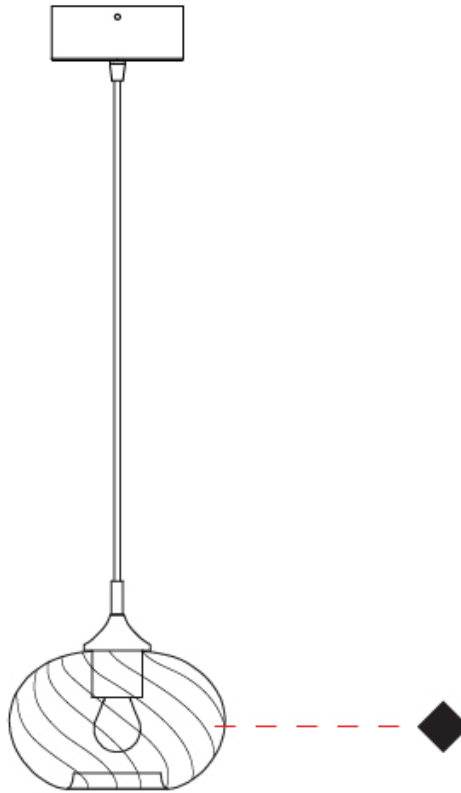

FIRENZE CIPOLLA MONOPOINT SUSPENSION

D141084-

PROJECT

TYPE

SPECIFIER

QUANTITY

DATE

D