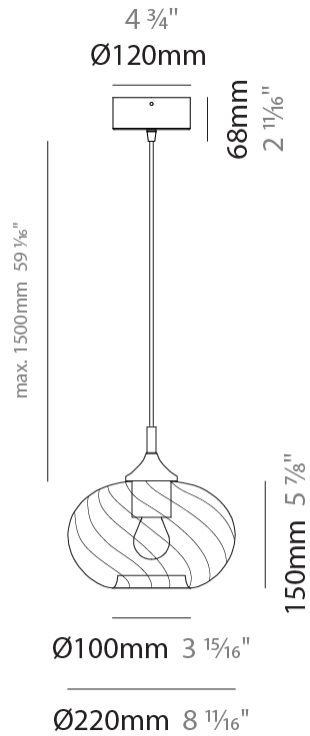

PROJECT	
TYPE	
SPECIFIER	
QUANTITY	
DATE	

FIRENZE CIPOLLA MONOPOINT SUSPENSION

D141085-

base number   Finish
Options

1. To build a product code in our configurator select the specify button on the base model # product page
2. To build a manual product code on this datasheet choose from the options listed below in blue font and add the suffix to the base model #

GENERAL

Series: Firenze Cipolla
Subseries: Firenze Cipolla Monopoint
Brand: Cangini & Tucci
Division: Design
Mounting Type: Suspension
Mounting Location: Ceiling
Subcategory: Pendant

PHYSICAL

Shape: Sphere
Diameter (mm): 220
Diameter (in): 8 ¹¹/₁₆
Height (mm): 150
Height (in): 5 ⁷/₈
Max. Overall Height (mm): 1650
Max. Overall Height (in): 64 ¹⁵/₁₆
Light Distribution: Omnidirectional
Weight (kg): 1.10
Weight (lbs): 2.43
Fixture Finish: AMB / GRN / PNK / RUB / SKB / SMK / TOB / TRA
Holder Finish: CHR
Fixture Material: Glass / Metal
Cable Details: 1500mm Cable

ELECTRICAL

Number of Lamps: 1
Lamp Type: LED Retrofit
Bulb Included: Bulb Not Included
Max. Wattage Per Lamp (W): 8
Lamp Base: E26
Input Voltage (V): 120
Upon Request: 277Vac / GU24

LED

OPTICAL

RATINGS AND CERTIFICATIONS

Certified By: Certified for North American Standards
IP rating: IP20