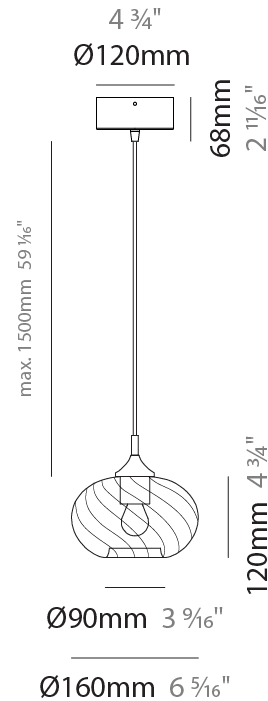

PROJECT	
TYPE	
SPECIFIER	
QUANTITY	
DATE	

FIRENZE CIPOLLA MONOPOINT SUSPENSION

D141084-

base number   Finish
Options

1. To build a product code in our configurator select the specify button on the base model # product page
2. To build a manual product code on this datasheet choose from the options listed below in blue font and add the suffix to the base model #

GENERAL

Series: Firenze Cipolla
Subseries: Firenze Cipolla Monopoint
Brand: Cangini & Tucci
Division: Design
Mounting Type: Suspension
Mounting Location: Ceiling
Subcategory: Pendant

PHYSICAL

Shape: Sphere
Diameter (mm): 160
Diameter (in): 6 ⁵/₁₆
Height (mm): 120
Height (in): 4 ³/₄
Max. Overall Height (mm): 1620
Max. Overall Height (in): 63 ³/₄
Light Distribution: Omnidirectional
Weight (kg): 0.45
Weight (lbs): 0.99
Fixture Finish: [AMB / GRN / PNK / RUB / SKB / SMK / TOB / TRA](#)
Holder Finish: CHR
Fixture Material: Glass / Metal
Cable Details: 1500mm Cable

ELECTRICAL

Number of Lamps: 1
Lamp Type: LED Retrofit
Lamp Shape: A15
Bulb Included: Bulb Not Included
Max. Wattage Per Lamp (W): 4
Lamp Base: E12
Input Voltage (V): 120

LED

OPTICAL

RATINGS AND CERTIFICATIONS

Certified By: Certified for North American Standards
IP rating: IP20